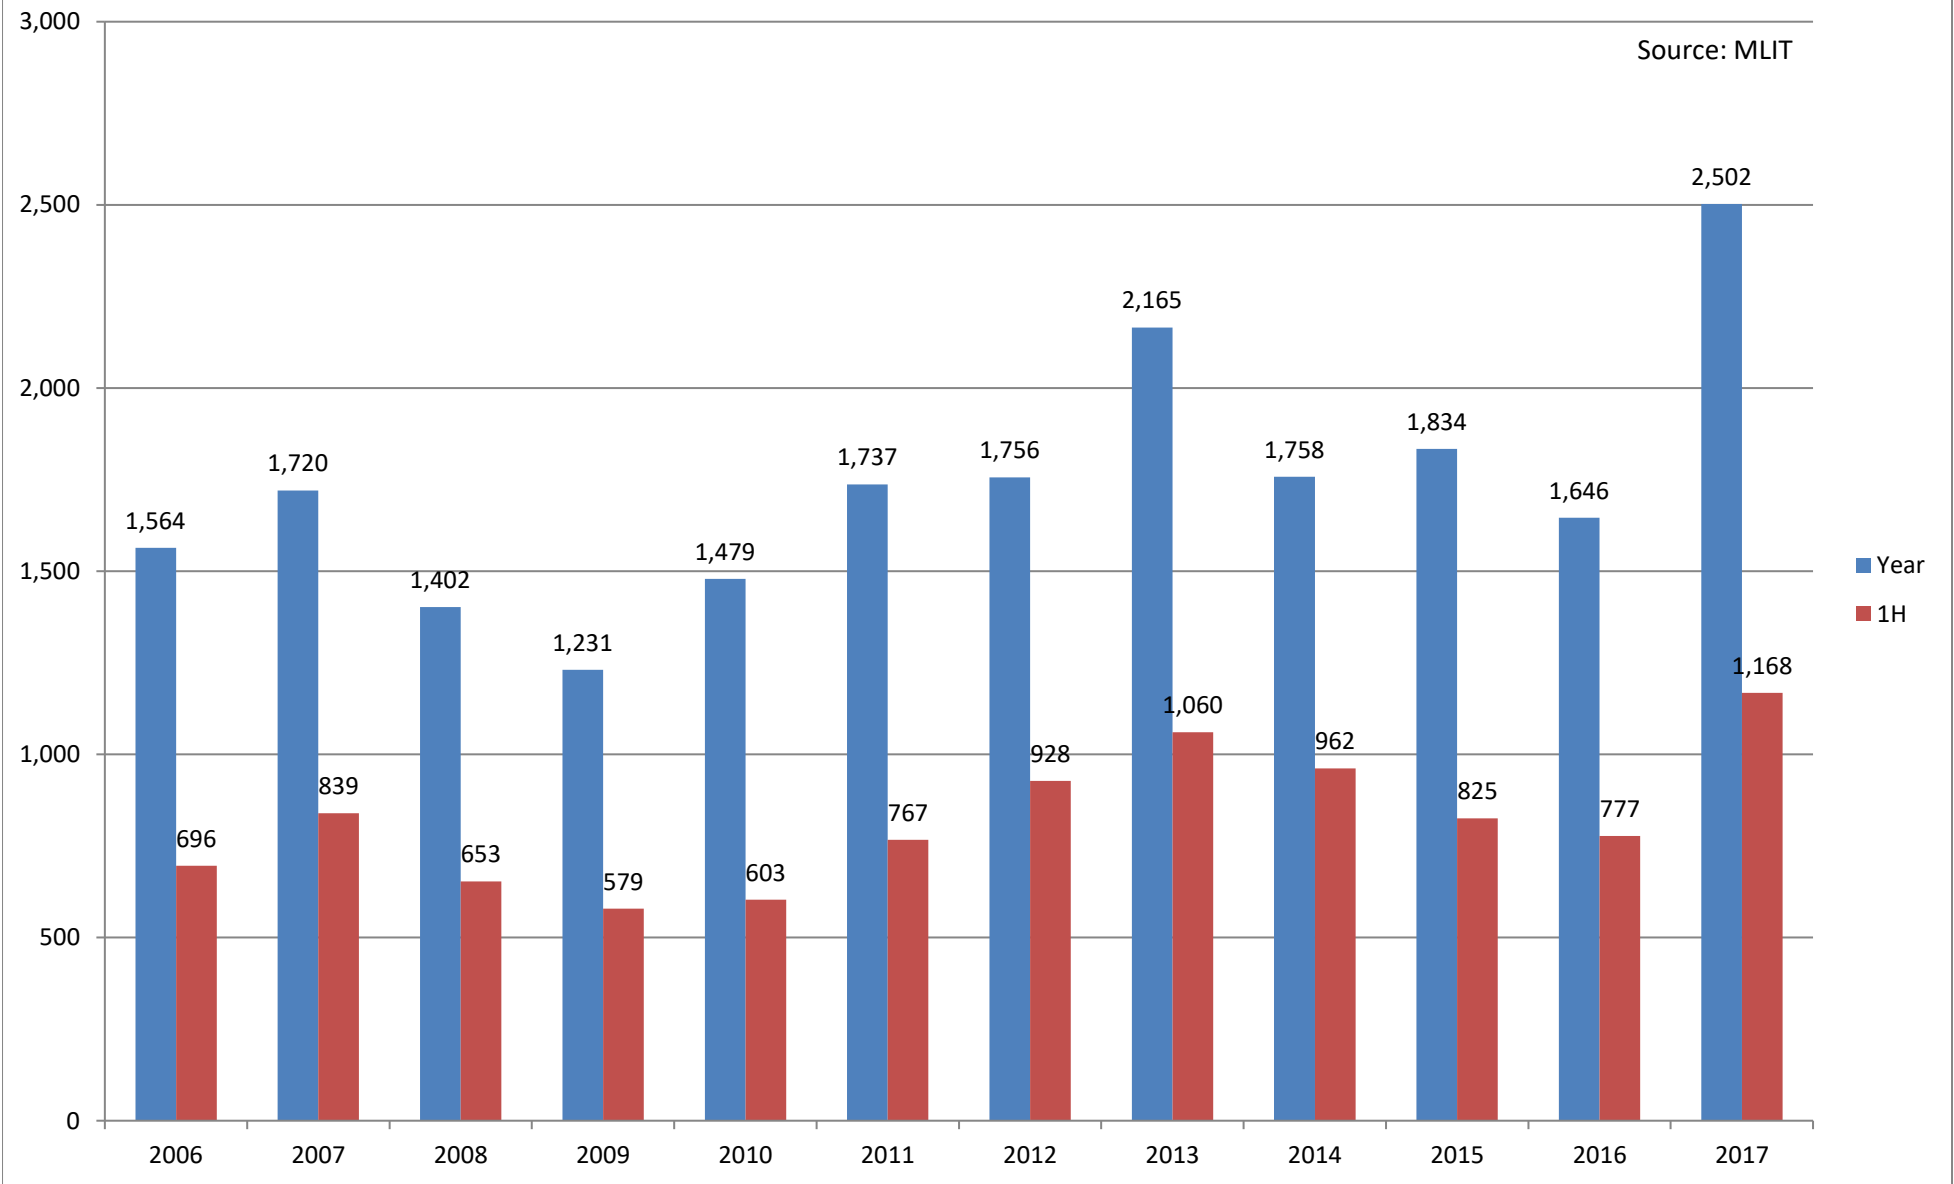

Number of Land Transaction (Midori-ku, Saitama)