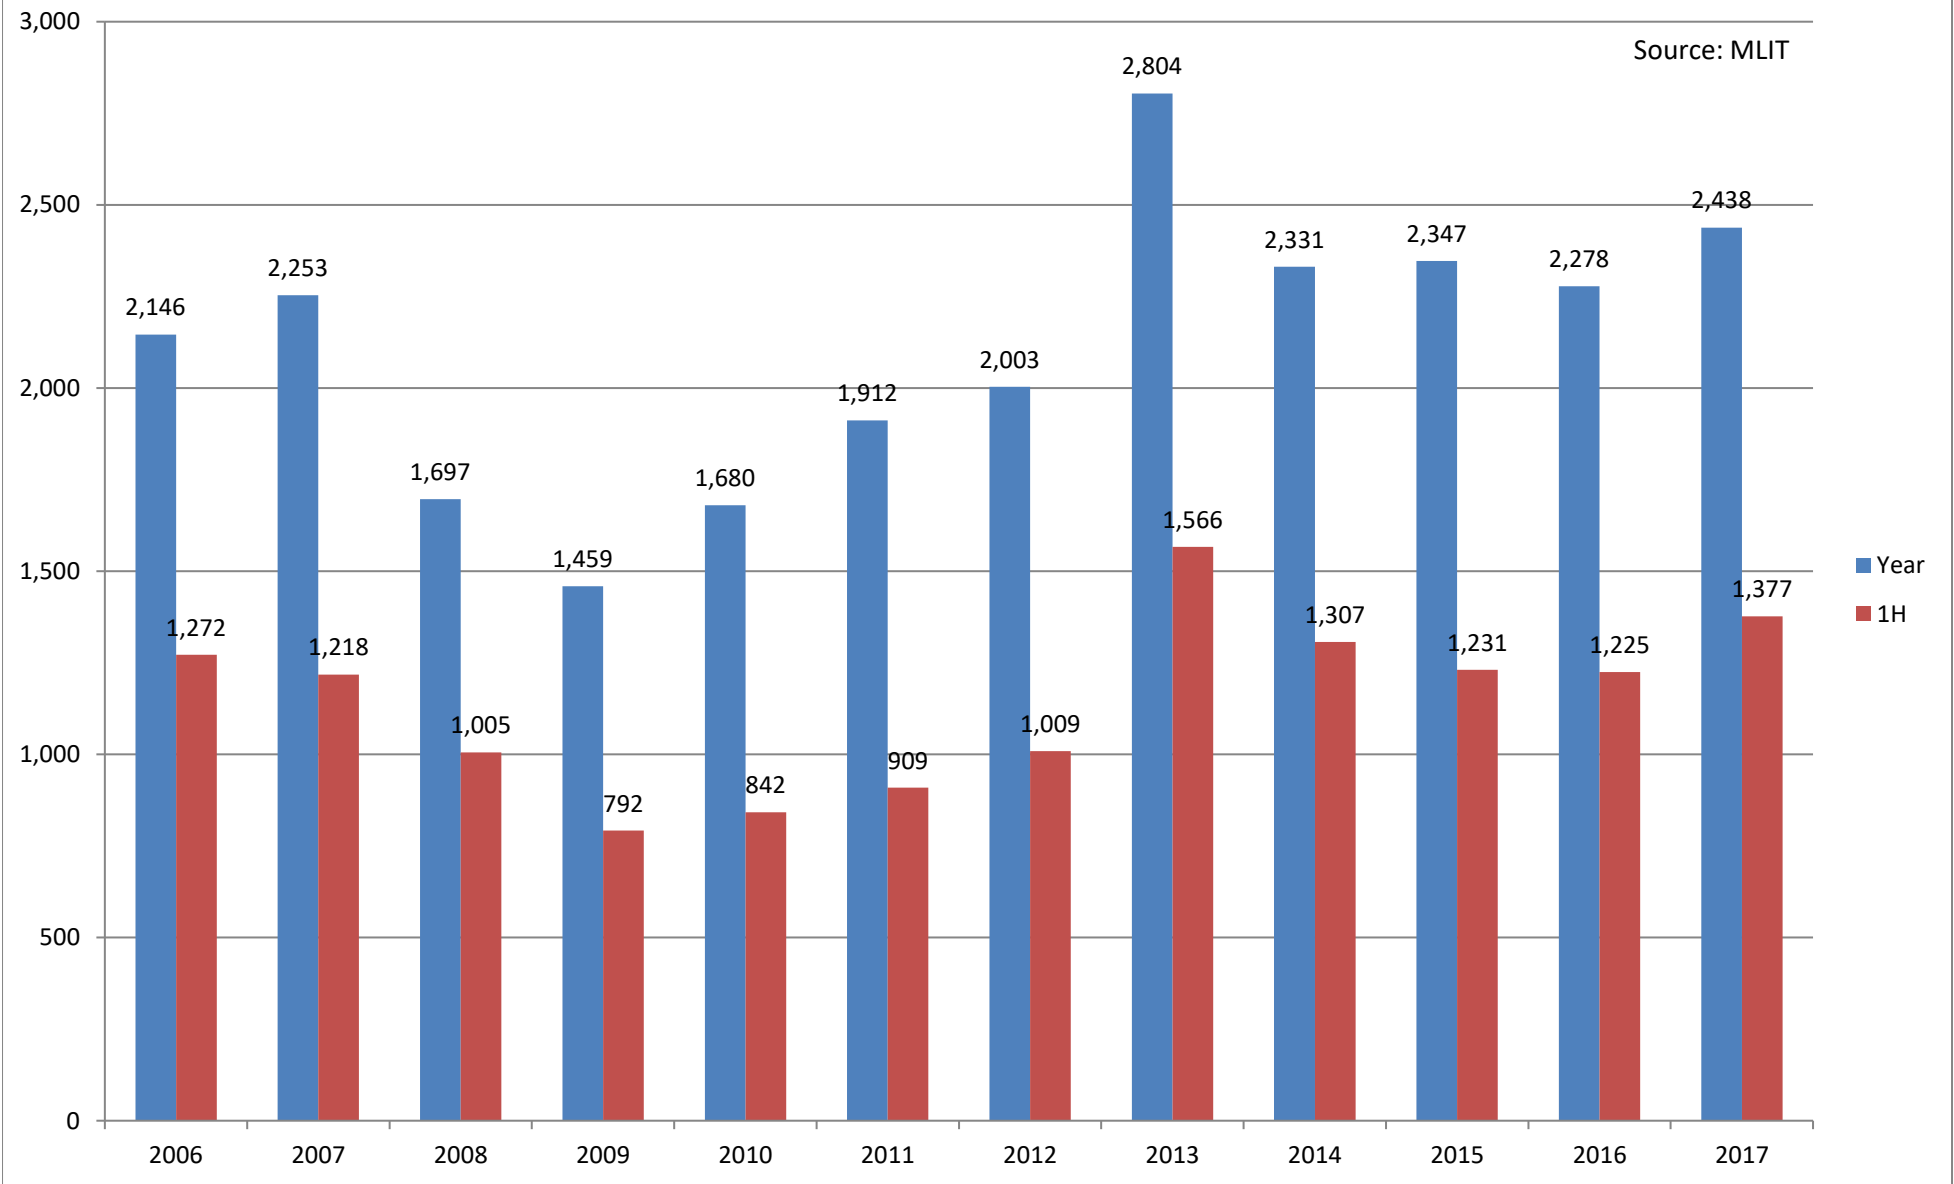

Number of Land Transaction (Urawa-ku, Saitama)