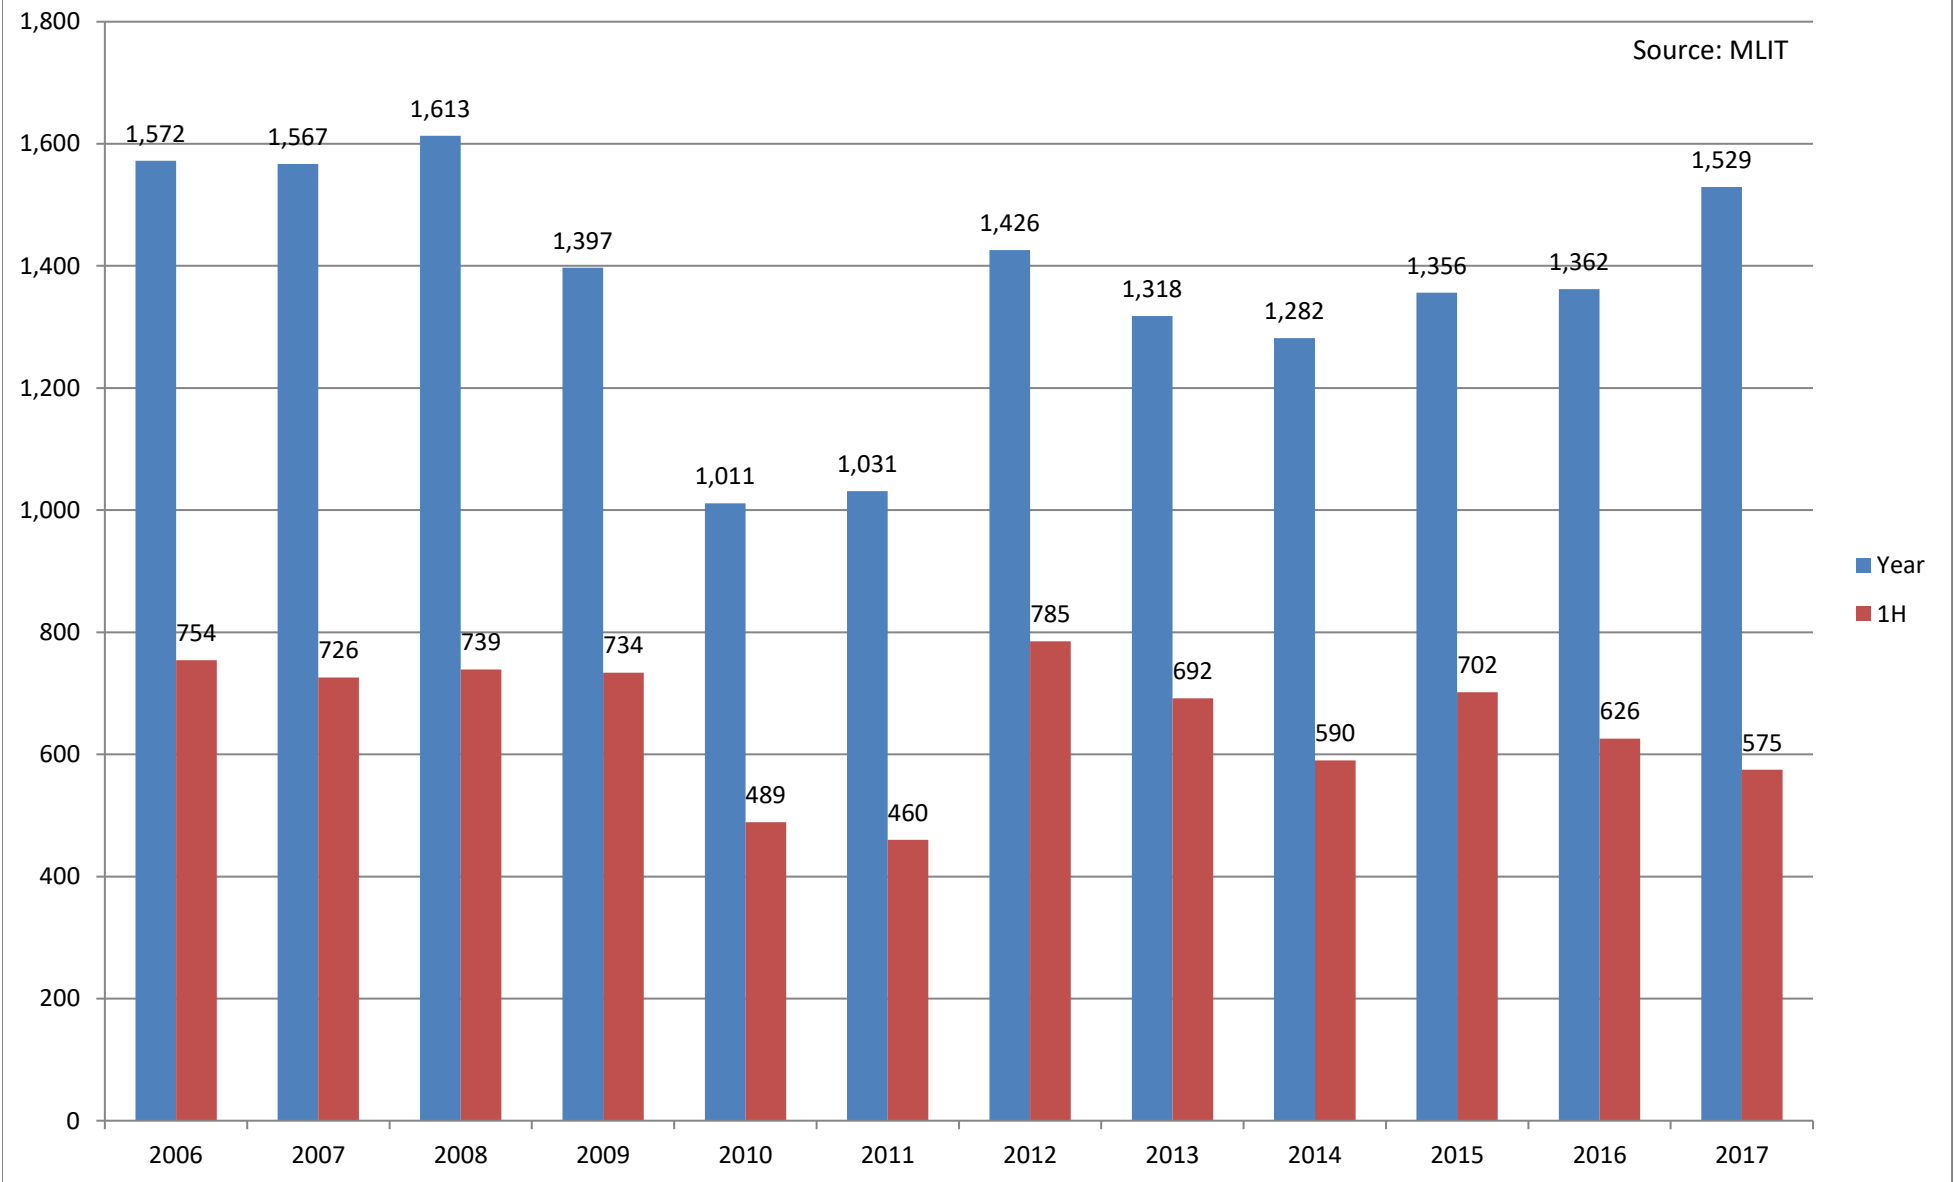

Number of Land Transaction (Iwatsuki-ku, Saitama)